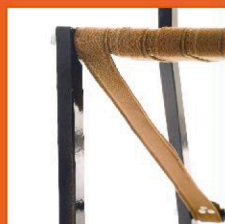

TANK_BELT

SEDIA

TANK BELT TANK BELT

COME CI SI MUOVE
QUANDO SI E' STANCHI?

Sedia con struttura portante
in tubolare metallico verniciato.
Seduta in cuoio nero o in cotone.

Cod ALGR-05

Misure: L 45 P 43 H 80

HOW DO WE MOVE
WHEN WE ARE TIRED?

Chair main structure is built with varnished
square or cylindrical metal tubings.
Sitting in leather or cotton.

Cod ALGR-05

Size: L 45 P 43 H 80

VESSEL COLLECTION

ALBORNOGRILZ