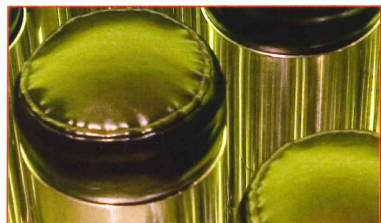

URBANO

SGABELLO

URBANO **URBANO**

LUI ERA PICCOLO

IT WAS A LITTLE THING

Sgabello con struttura

Stool with

in acciaio inox lucidato a specchio.

inox steel structure.

Cuscini in eco-pelle marrone.

Cushion: eco-brown leather.

Cod URB-01

Cod URB-01

Misure: L 50 P 50 H 45

Size: B 50 D 50 H 45

OUTCOLLECTION
ALBORNO