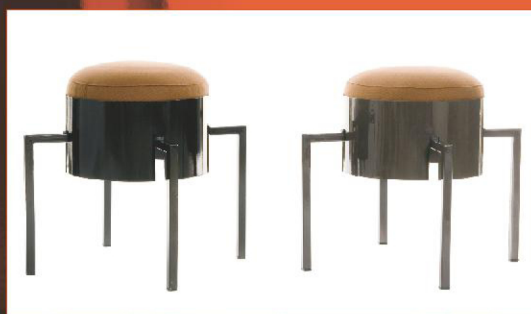

BARBECUE

SGABELLO

BARBECUE
LUI ERA PICCOLO

Sgabello con struttura portante in
piatto e tubolare metallico verniciato.

Cuscino in cotone.

Cod ALGR-06
Misure: d= 34 H 45

BARBECUE

IT WAS A LITTLE THING

Stool constructed in varnished
flat and tubular steel.

Cushion in cotton.

Cod ALGR-06
Size: d= 34 H 45

VESSEL COLLECTION
ALBORNO